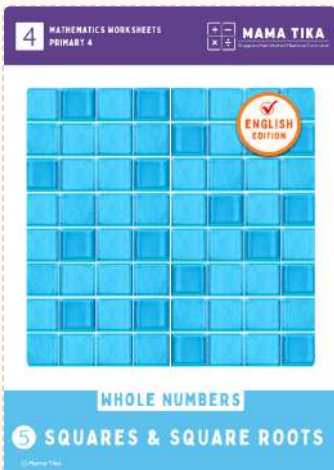

Ch. 5
Square and Square Roots
12 pp · 11 exercises · 115 questions